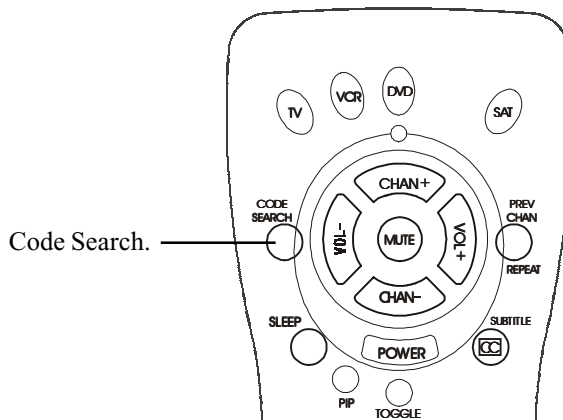

Code Setup

The Code Search button is used to setup the remote. You can either setup the remote using the code for your brand of product, from the code tables, or you can search through the library of codes until you find a code that works for your product.

NOTE: You can store any kind of code under any mode (except TV). I.E. you can store a VCR code under the SAT key, or a DVD code under the VCR key, etc. However, you can only store TV codes under the TV key.